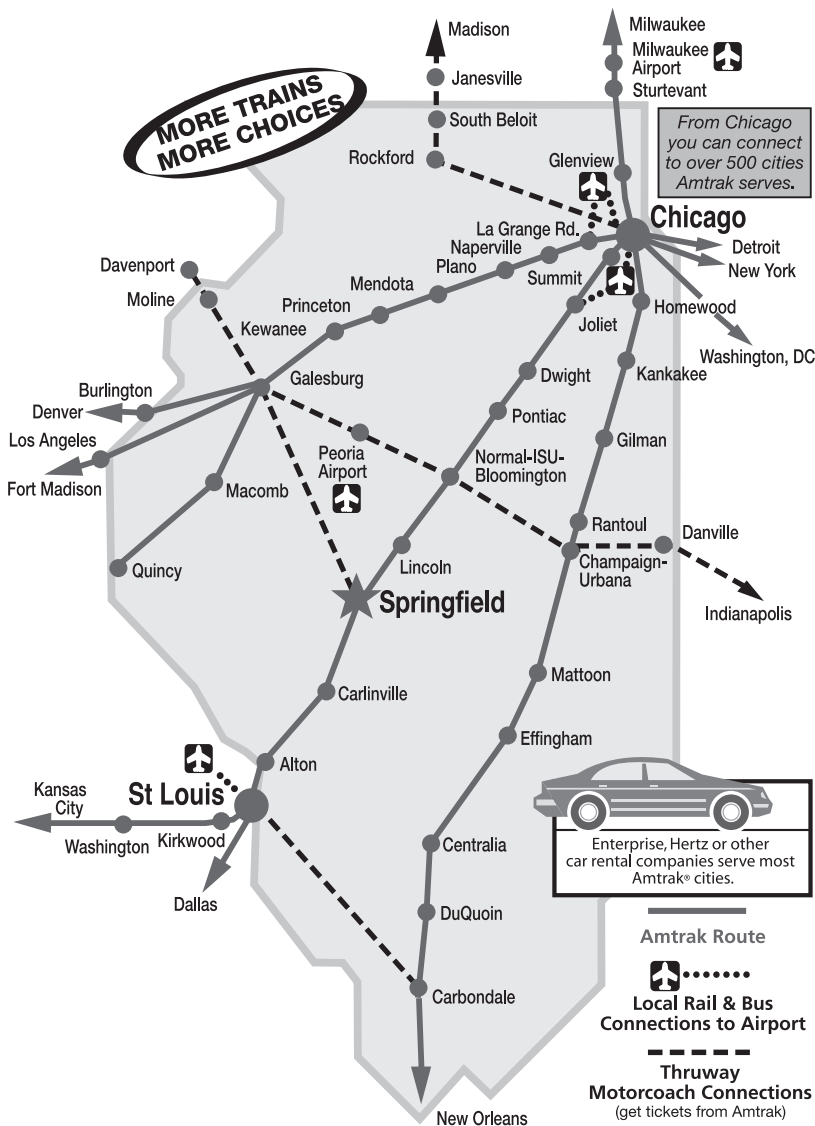

24 AMTRAK® TRAINS DAILY

Chicago-Downstate Illinois

CARBONDALE – CHICAGO

 <small>READ DOWN FROM CHICAGO</small>	391*	393*	59		58	390*	392*	 <small>READ UP TO CHICAGO</small>
	9:15A	4:05P	8:00P	CHICAGO	9:00A	1:00P	9:35P	
	9:56A	4:46P	8:54P	HOMEWOOD	7:44A	11:44A	8:17P	
	10:22A	5:12P	9:23P	KANKAKEE	7:13A	11:15A	7:50P	
	10:44A	5:34P		GILMAN		10:53A	7:28P	
	11:10A	6:00P		RANTOUL		10:27A	7:02P	
	11:25A	6:15P	10:34P	CHAMPAIGN	6:10A	10:14A	6:49P	
	12:05P	6:55P	11:13P	MATTOON	5:23A	9:31A	6:06P	
	12:29P	7:19P	11:37P	EFFINGHAM	4:57A	9:07A	5:42P	
	1:16P	8:06P	12:25A	CENTRALIA	4:10A	8:23A	4:58P	
	1:49P	8:39P		DUQUOIN		7:51A	4:26P	
	2:45P	9:35P	1:21A	CARBONDALE	3:16A	7:30A	4:05P	

CHICAGO – ST. LOUIS

	301*	303*	21	305*	307*		300*	302*	22	304*	306*	
	7:00A	9:25A	1:45P	5:15P	7:00P	CHICAGO	10:00A	12:15P	2:14P	8:40P	11:10P	
		9:48A		5:37P	7:22P	SUMMIT	9:24A	11:39A		7:51P	10:27P	
	7:57A	10:15A	2:40P	6:05P	7:50P	JOLIET	8:59A	11:14A	1:14P	7:26P	10:02P	
		10:49A		6:39P	8:24P	DWIGHT	8:17A	10:27A		6:41P	9:22P	
		11:06A	3:27P	6:56P	8:41P	PONTIAC	7:59A	10:09A	12:14P	6:23P	9:04P	
	9:14A	11:39A	4:04P	7:29P	9:14P	NORMAL	7:31A	9:41A	11:43A	5:56P	8:36P	
		12:10P	4:37P	8:02P	9:47P	LINCOLN	7:01A	9:01A	11:00A	5:25P	8:01P	
	10:15A	12:50P	5:14P	8:39P	10:24P	SPRINGFIELD	6:33A	8:33A	10:30A	4:57P	7:33P	
		1:28P	5:49P**	9:19P	11:04P	CARLINVILLE	5:51A	7:51A	9:50A**	4:15P	6:46P	
	11:22A	1:59P	6:22P	9:50P	11:35P	ALTON	5:21A	7:21A	9:18A	3:46P	6:16P	
	12:20P	3:00P	7:21P	10:45P	12:30A	ST. LOUIS	4:35A	6:35A	8:30A	3:00P	5:30P	

\$\$ SAVE GAS \$\$

Travel to 30 Illinois Cities on Amtrak®

ILLINOIS
MILE AFTER MAGNIFICENT MILE
Illinois Tourist Information:
1-800-2CONNECT
 or www.enjoyillinois.com

Comprehensive Illinois Transportation Information: www.dot.il.gov